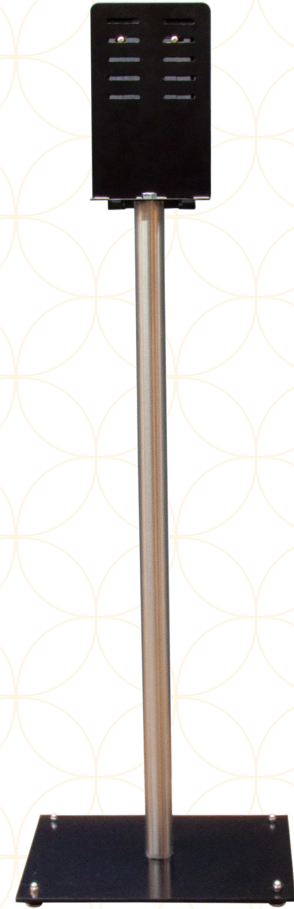

(Modern Series) Hand Sanitizer System

New!

*Motion Activated,
Touchless Dispenser
(Sanitizer Not Included)*

TOUCHLESS DISPENSER
(Sanitizer Not Included)
Product #260002

Profile View

*Powder-Coated
Mounting Plate & Base*

**MODERN SERIES
(COMPLETE
UNIT—STAND &
DISPENSER)**
Product #260000

MODERN SERIES STAND
Product #260001

- Motion Activated, Touchless Dispenser
 - Refillable Plastic Bottle—1000ml Capacity
 - Requires 4 "C" Batteries (Not Included)
 - Dispenses Gel
- Heavyweight, Free-standing Design
 - Less Likely to Tip or Get Blown Over
 - Easy to Assemble and Move
- Powder-Coated Mounting Plate and Base
- Two Universal Mounting Options
 - Theft Resistant Mounting Plate With Screws
 - Two-sided Tape Mount (Tape Not Included)
- Stands 49-1/2" Tall When Assembled

ITEM #	ITEM	SIZE
260000	Modern Series (Stand & Dispenser)	15-3/4"W x 11/3/4"D x 49-1/2"H
260001	Modern Series Stand	15-3/4"W x 11/3/4"D x 49-1/2"H
260002	Motion Activated, Touchless Dispenser	---

FOR INFORMATION, CONTACT: