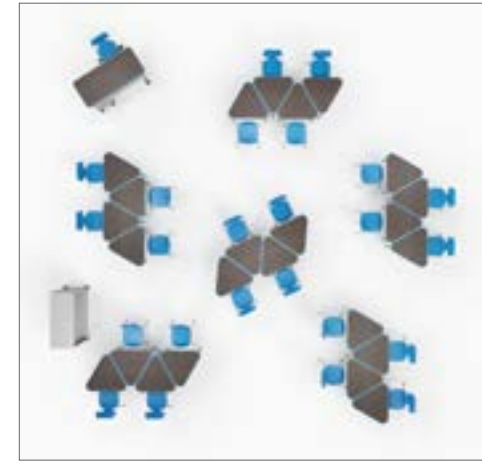

Space Saving Design

Mobility is a crucial feature for furniture in a collaborative learning classroom. So, always consider optional casters for desks and tables. Without them, moving desks is a struggle for small students, and reconfiguring classrooms disrupts progress on lessons and projects.

Elemental® Triangle Student Desk

The Elemental Student desks are unique to the Elemental series; their leg sets are adjustable in height and are available in Platinum only. The Triangle Student Desk has a triangle shape that easily nests together for collaborative groupings.

Model	Description	Quantity
ELTRGL	Elemental Triangle Desk	22-24
11849	Flavors Stack Chair, 18" high	22-24
26159	Cascade Teacher Desk	1
11840	Flavors Adjustable Chair w/casters	1
61100000P	Cascade Mega-Cabinet	1