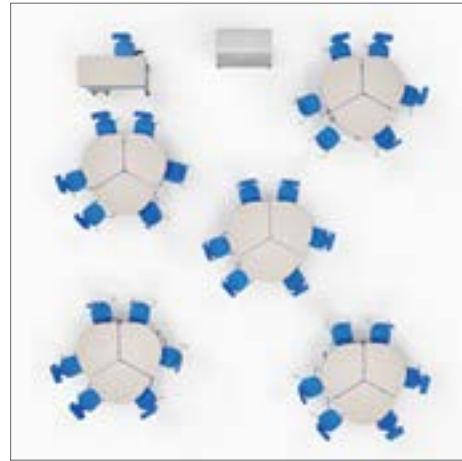

Versatility Raised to the Power of Two

The classroom furniture's design can help students learn (and teachers teach) in several subtle and not-so-subtle ways. Some of the more obvious ways are through meeting physical requirements like size, making sure the furniture is properly scaled to fit the size of the student. Classroom furniture that fits eliminates a distraction and helps students to concentrate.

Interchange® 3-2-1 Desk

This versatile, contemporary desk designed for collaborative learning provides sleek looks and solid functionality. The two-student desks can be arranged in many ways for both individual and group learning. Its large work surface provides ample space for two students doing work of all kinds.

Cascade® Teacher Desk Single Pedestal

The Cascade Teacher Desk provides a stable, mobile and versatile workspace and has an integrated wireway and modesty panel. It offers great ingress/egress plus the unique capabilities of Cascade Storage, a scalable solution for organization, storage and distribution of learning materials.

Model	Description	Quantity
03011	Interchange 3-2-1 Desk	15-18
11849	Flavors Stack Chair, 18" high	15-18
26159	Cascade Teacher Desk, Single Pedestal	1
11840	Flavors Adjustable Chair w/casters	1
62100000P	Cascade Mega-Cabinet	1

QUICKSHIP
5-7 Business Days + Transit